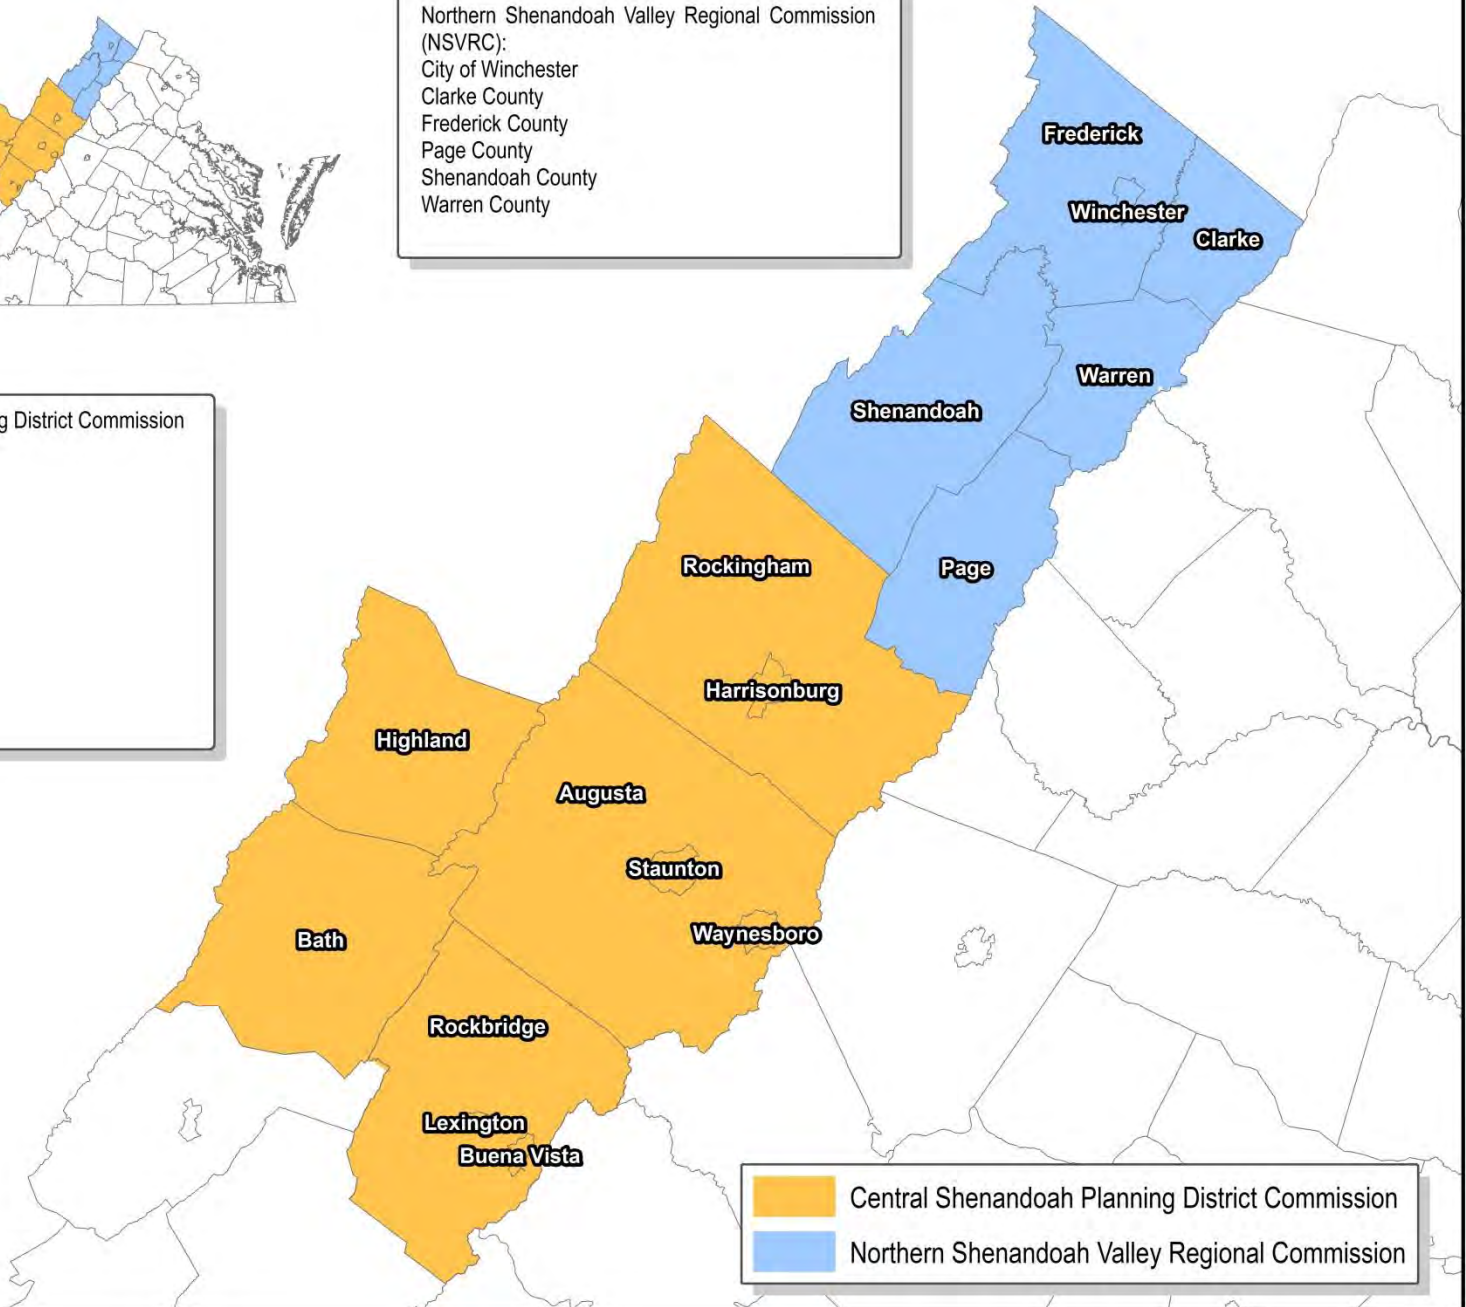

Northern Shenandoah Valley Regional Commission (NSVRC):  
City of Winchester  
Clarke County  
Frederick County  
Page County  
Shenandoah County  
Warren County

Central Shenandoah Planning District Commission (CSPDC):  
Augusta County  
Bath County  
City of Buena Vista  
City of Harrisonburg  
City of Lexington  
City of Staunton  
City of Waynesboro  
Highland County  
Rockbridge County  
Rockingham County

Central Shenandoah Planning District Commission  
Northern Shenandoah Valley Regional Commission