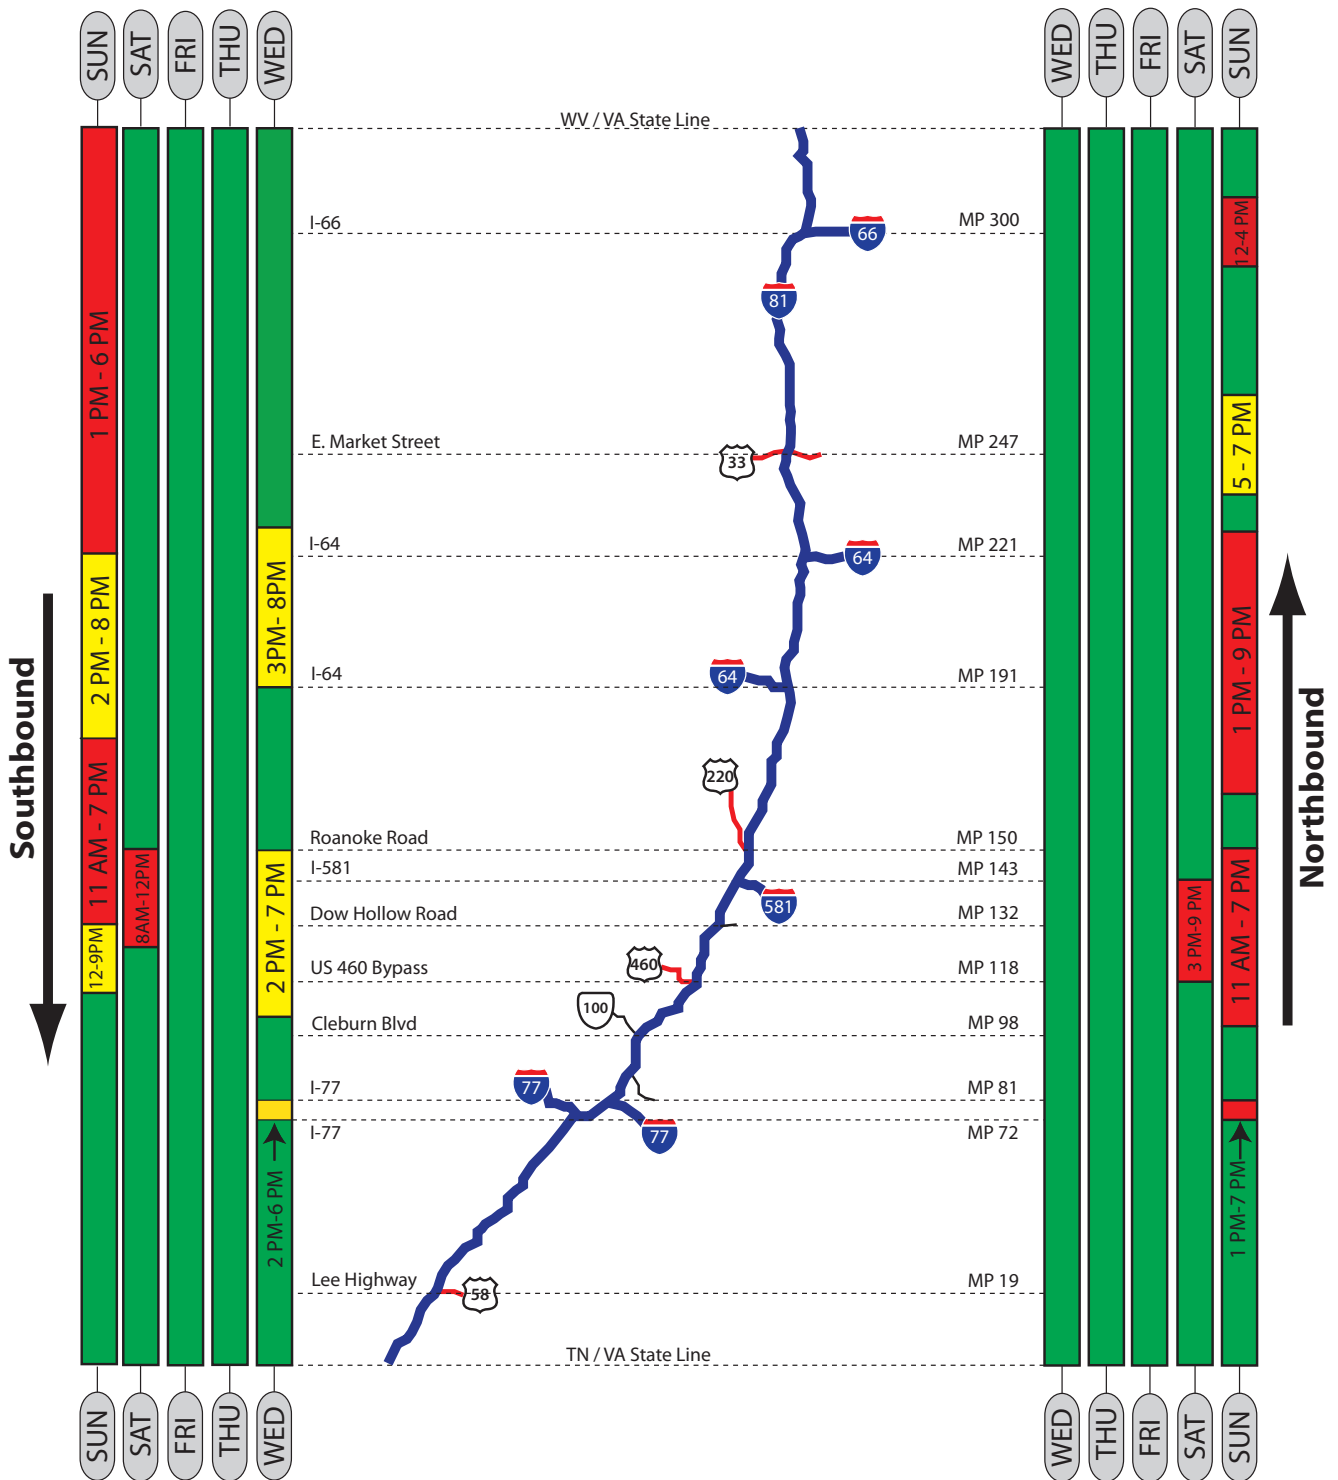

Thanksgiving Holiday Travel Trends I-81 in Virginia

No Data Available	No Congestion	Moderate Congestion	Heavy Congestion
	Average speeds ≥ speed limit	Average speeds 1 - 10 mph below speed limit	Average speeds >10 mph below speed limit